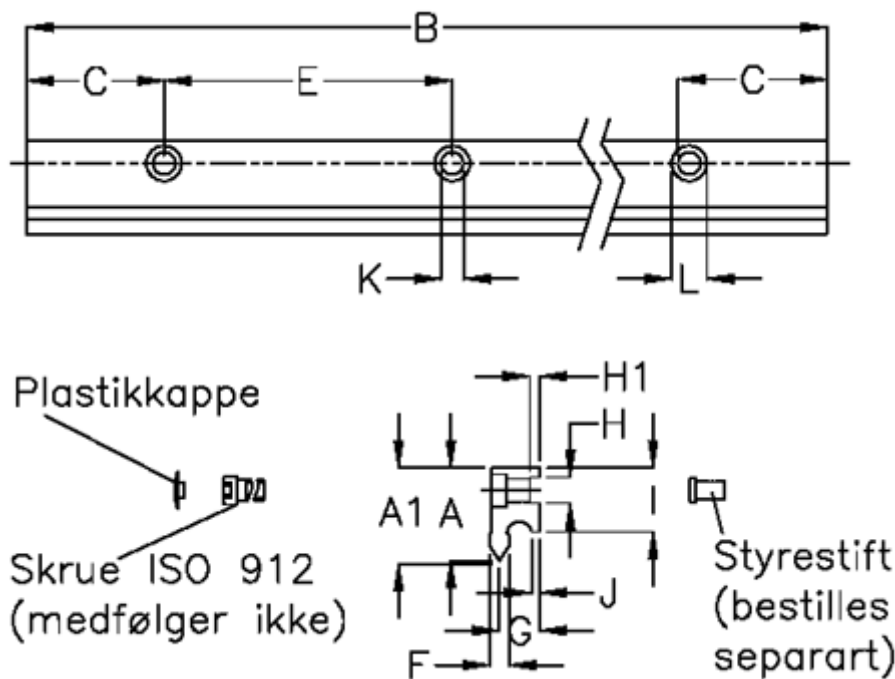

Article number: 0571252266

Description: Hepco GV3 slide NV E L266 P3  
with counterbored holes

## Measures

A	= 16	G	= 8.2	Weight kg/1000 = 1.00
A1	= 16.72	H	= 4	
B	= 266	H1	= 1.5	
C	= 43.0	I	= 12.40	
E	= 90	J	= 1.75	
F	= 4.42	K	= 4.5	
For bearing	= J18	L	= 8 x 4.1	
For guide pin	= SDP4	Precision type	= P3	